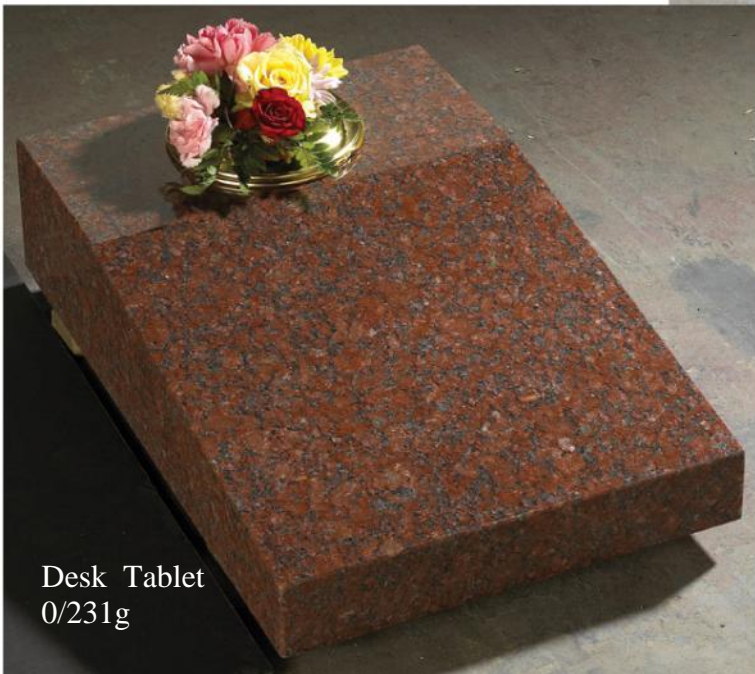

CREM BOOKK O/228G

Desk Tablet  
0/231g

Bird Designs from £25

Polished Wedge 0/230g

Candle Box

Reclined Book O/d

Design from £15

CREM BOOKK  
O/228G