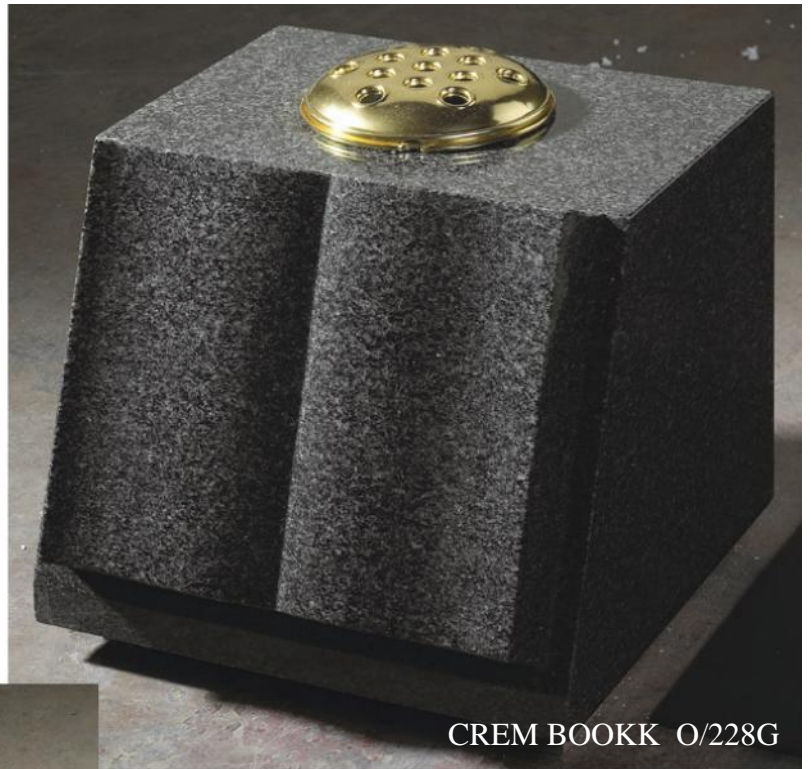

CREM BOOKK O/228G

Desk Tablet  
0/231g

Bird Designs from £25

Polished Wedge 0/230g

Candle Box

Reclined Book O/d

Design from £15

CREM BOOKK  
O/228G