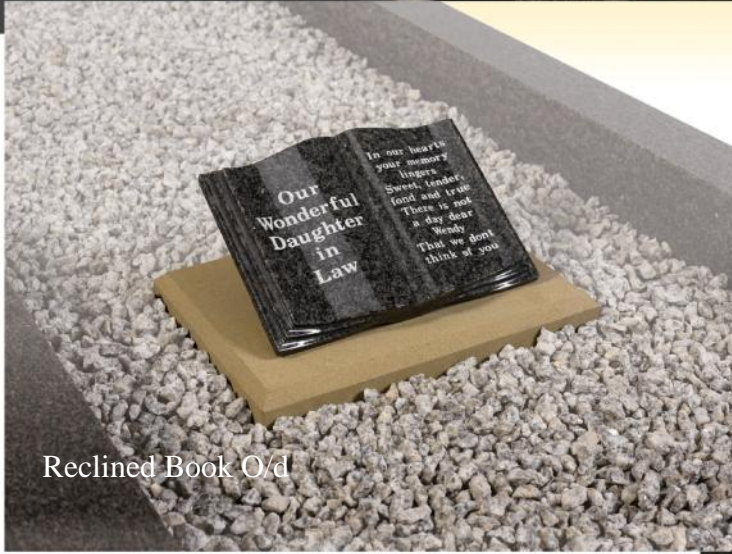

CREM BOOKK O/228G

Desk Tablet  
0/231g

Bird Designs from £25

Polished Wedge 0/230g

Candle Box

Reclined Book O/d

Design from £15

CREM BOOKK  
O/228G