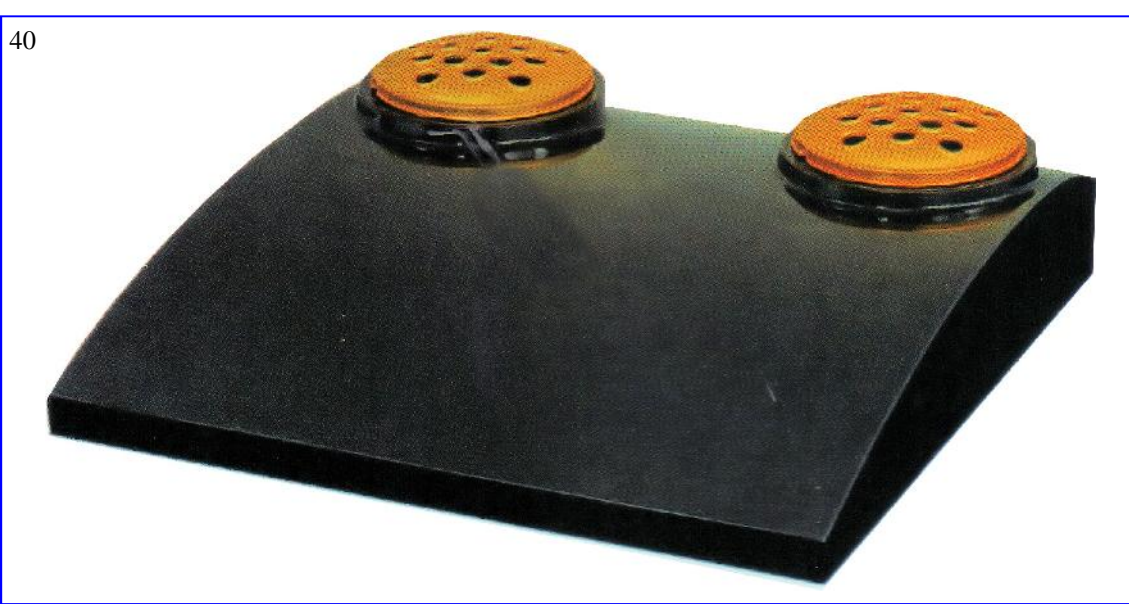

27

40

41

42

43

44

Appleton

Rose Bud & Flower Designs from £15